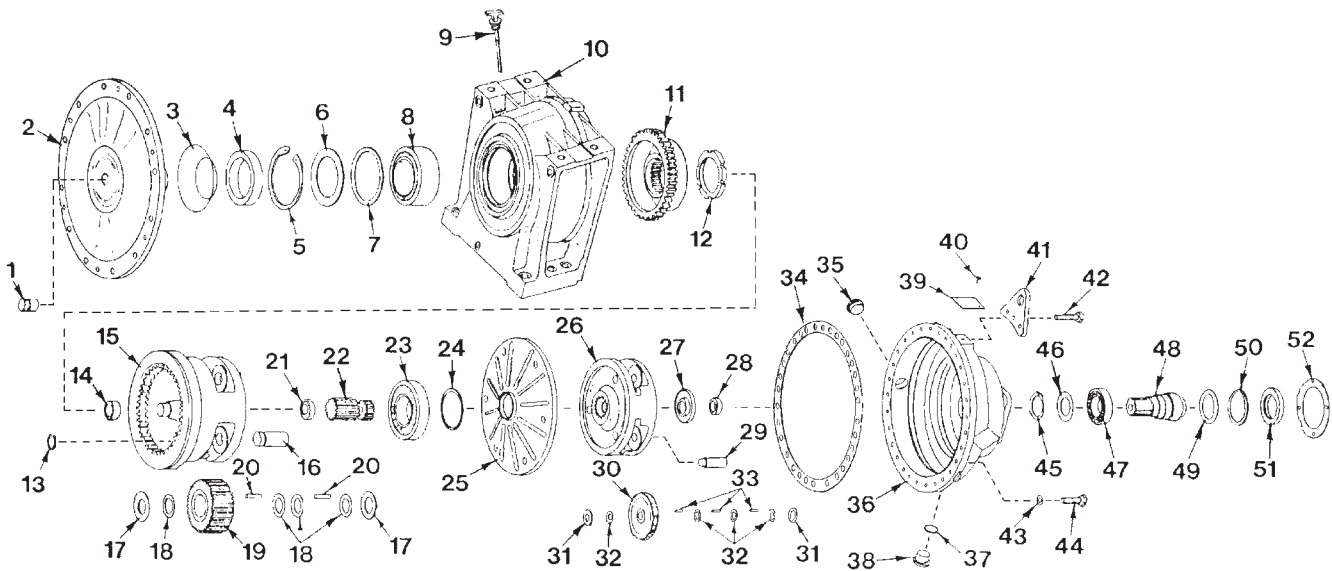

GEARBOXES - ZF MODEL P-5300

GEARBOXES - ZF MODEL P-5300

ITEM	PART #	DESCRIPTION	KIT	QTY	ITEM	PART #	DESCRIPTION	KIT	QTY
	115302EX	GEARBOX - REBUILT			31	0730-106-813	Thrust Washer		3
*	P-5300SK	Seal Kit		1	32	0730-102-644	Intermediate Washer		9
**	P-5300BK	Bearing Kit		1	33	0735-470-120	Needle Bearing	**	198
1	0631-405-018	Plug		1	34	4108-306-172	Gasket	*	1
2	4108-303-239	Bearing Flange		1	35	0632-610-066	Oil Sight Glass		1
3	0734-307-142	Sealing Collar	*	1	36	4108-201-194	Housing		1
4	4108-306-102	Ring		1	37	0634-304-287	"O" Ring	*	1
5	0630-502-067	Retaining Ring		1	38	0636-302-045	Screw Plug		1
6	0630-004-189	Thrust Disk		1	39	0730-365-058	Name Plate		1
7	0730-100-233	Shim, 0.2mm		1	40	0631-311-009	Grooved Pin		4
7	0730-100-584	Shim, 0.3mm		1	41	4108-302-063	Lifting Bracket		1
7	0730-003-018	Shim, 0.5mm		1	42	0636-101-729	Socket Head Cap Screw		3
7	0730-003-019	Shim, 0.7mm		1	43	Not Used	Washer		
8	0750-117-012	Roller Bearing	**	1	44	0636-101-667	Socket Head Cap Screw		27
9	4108-203-149	Oil Dipstick		1	45	0630-531-064	Retaining Ring		1
10	4108-201-199	Bearing Housing		1	46	0730-102-341	Shim		1
11	4108-306-101	Clutch Housing		1	47	0635-331-223	Ball Bearing	**	1
12	0737-502-084	Slotted Nut		1	48	4108-302-085	Input Shaft-21 Spline		1
13	0630-501-031	Retaining Ring		3	49	0630-000-041	Washer		1
14	0635-285-013	Joint Bearing	**	1	50	0630-502-039	Retaining Ring		1
15	4108-303-219	Planetary Carrier		1	51	0634-300-610	Shaft Seal	*	1
16	4108-306-091	Pin		3	52	4108-303-213	Gasket	*	1
17	0730-102-684	Thrust Washer		6					
18	0730-102-816	Intermediate Washer		12					
19	4108-306-146	Planetary Gear		3					
20	0735-470-038	Needle Bearing	**	138					
21	0635-331-269	Ball Bearing	**	1					
22	4108-306-147	Sun Gear		1					
23	0635-331-260	Ball Bearing	**	1					
24	0630-503-018	Snap Ring		1					
25	4108-301-293	Bearing Cover		1					
26	4108-302-093	Planetary Carrier		1					
27	4108-302-007	Bearing Plate		1					
28	0635-332-196	Ball Bearing	**	1					
29	4108-302-062	Bearing Pin		3					
30	4108-302-088	Planetary Gear		3					